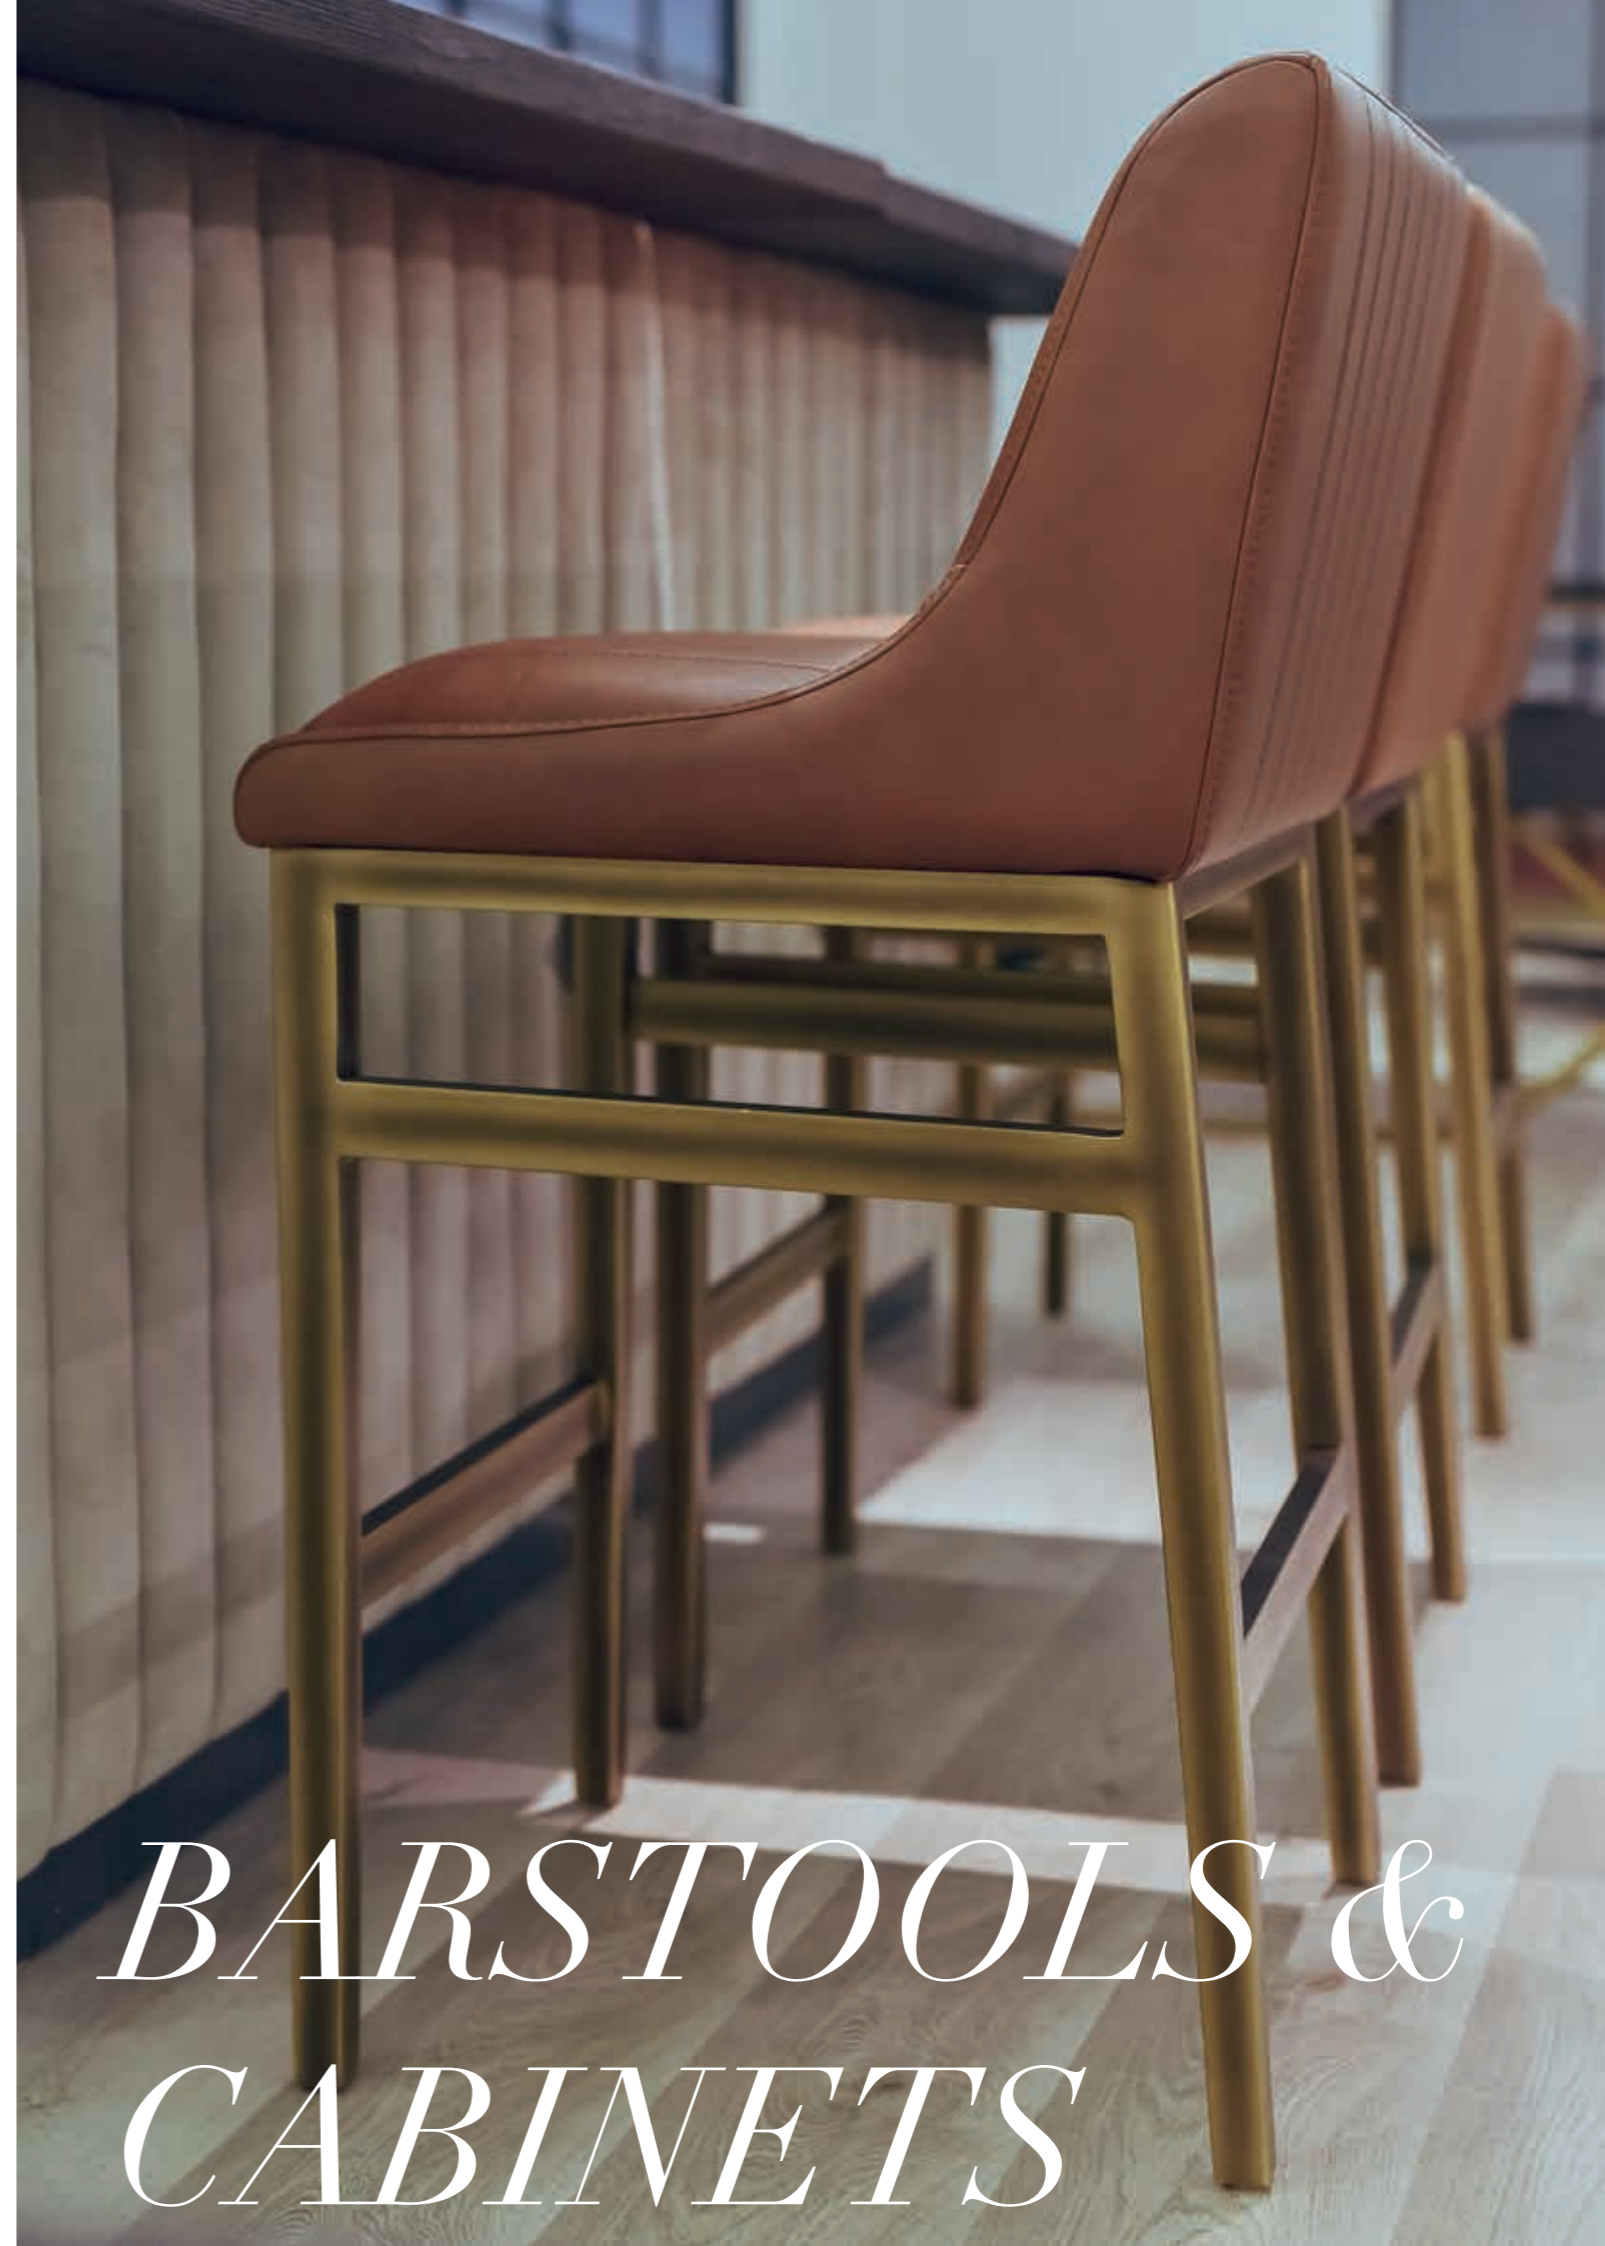

SAVOIR BOOKSHELF
W150 x D60 x H76 CM
FINISH: COFFEE BEAN - ANTIQUE SILVER
CBM: 1.384
PACK: 1 PC / 1 CTN

BARSTOOLS & CABINETS

HALDEN COUNTER STOOL

W51 x D56 x H93 CM
 FINISH: BRAVO CREAM - RUSTIC BRONZE
 CBM: 0.366
 PACK: 1 PC / 1 CTN