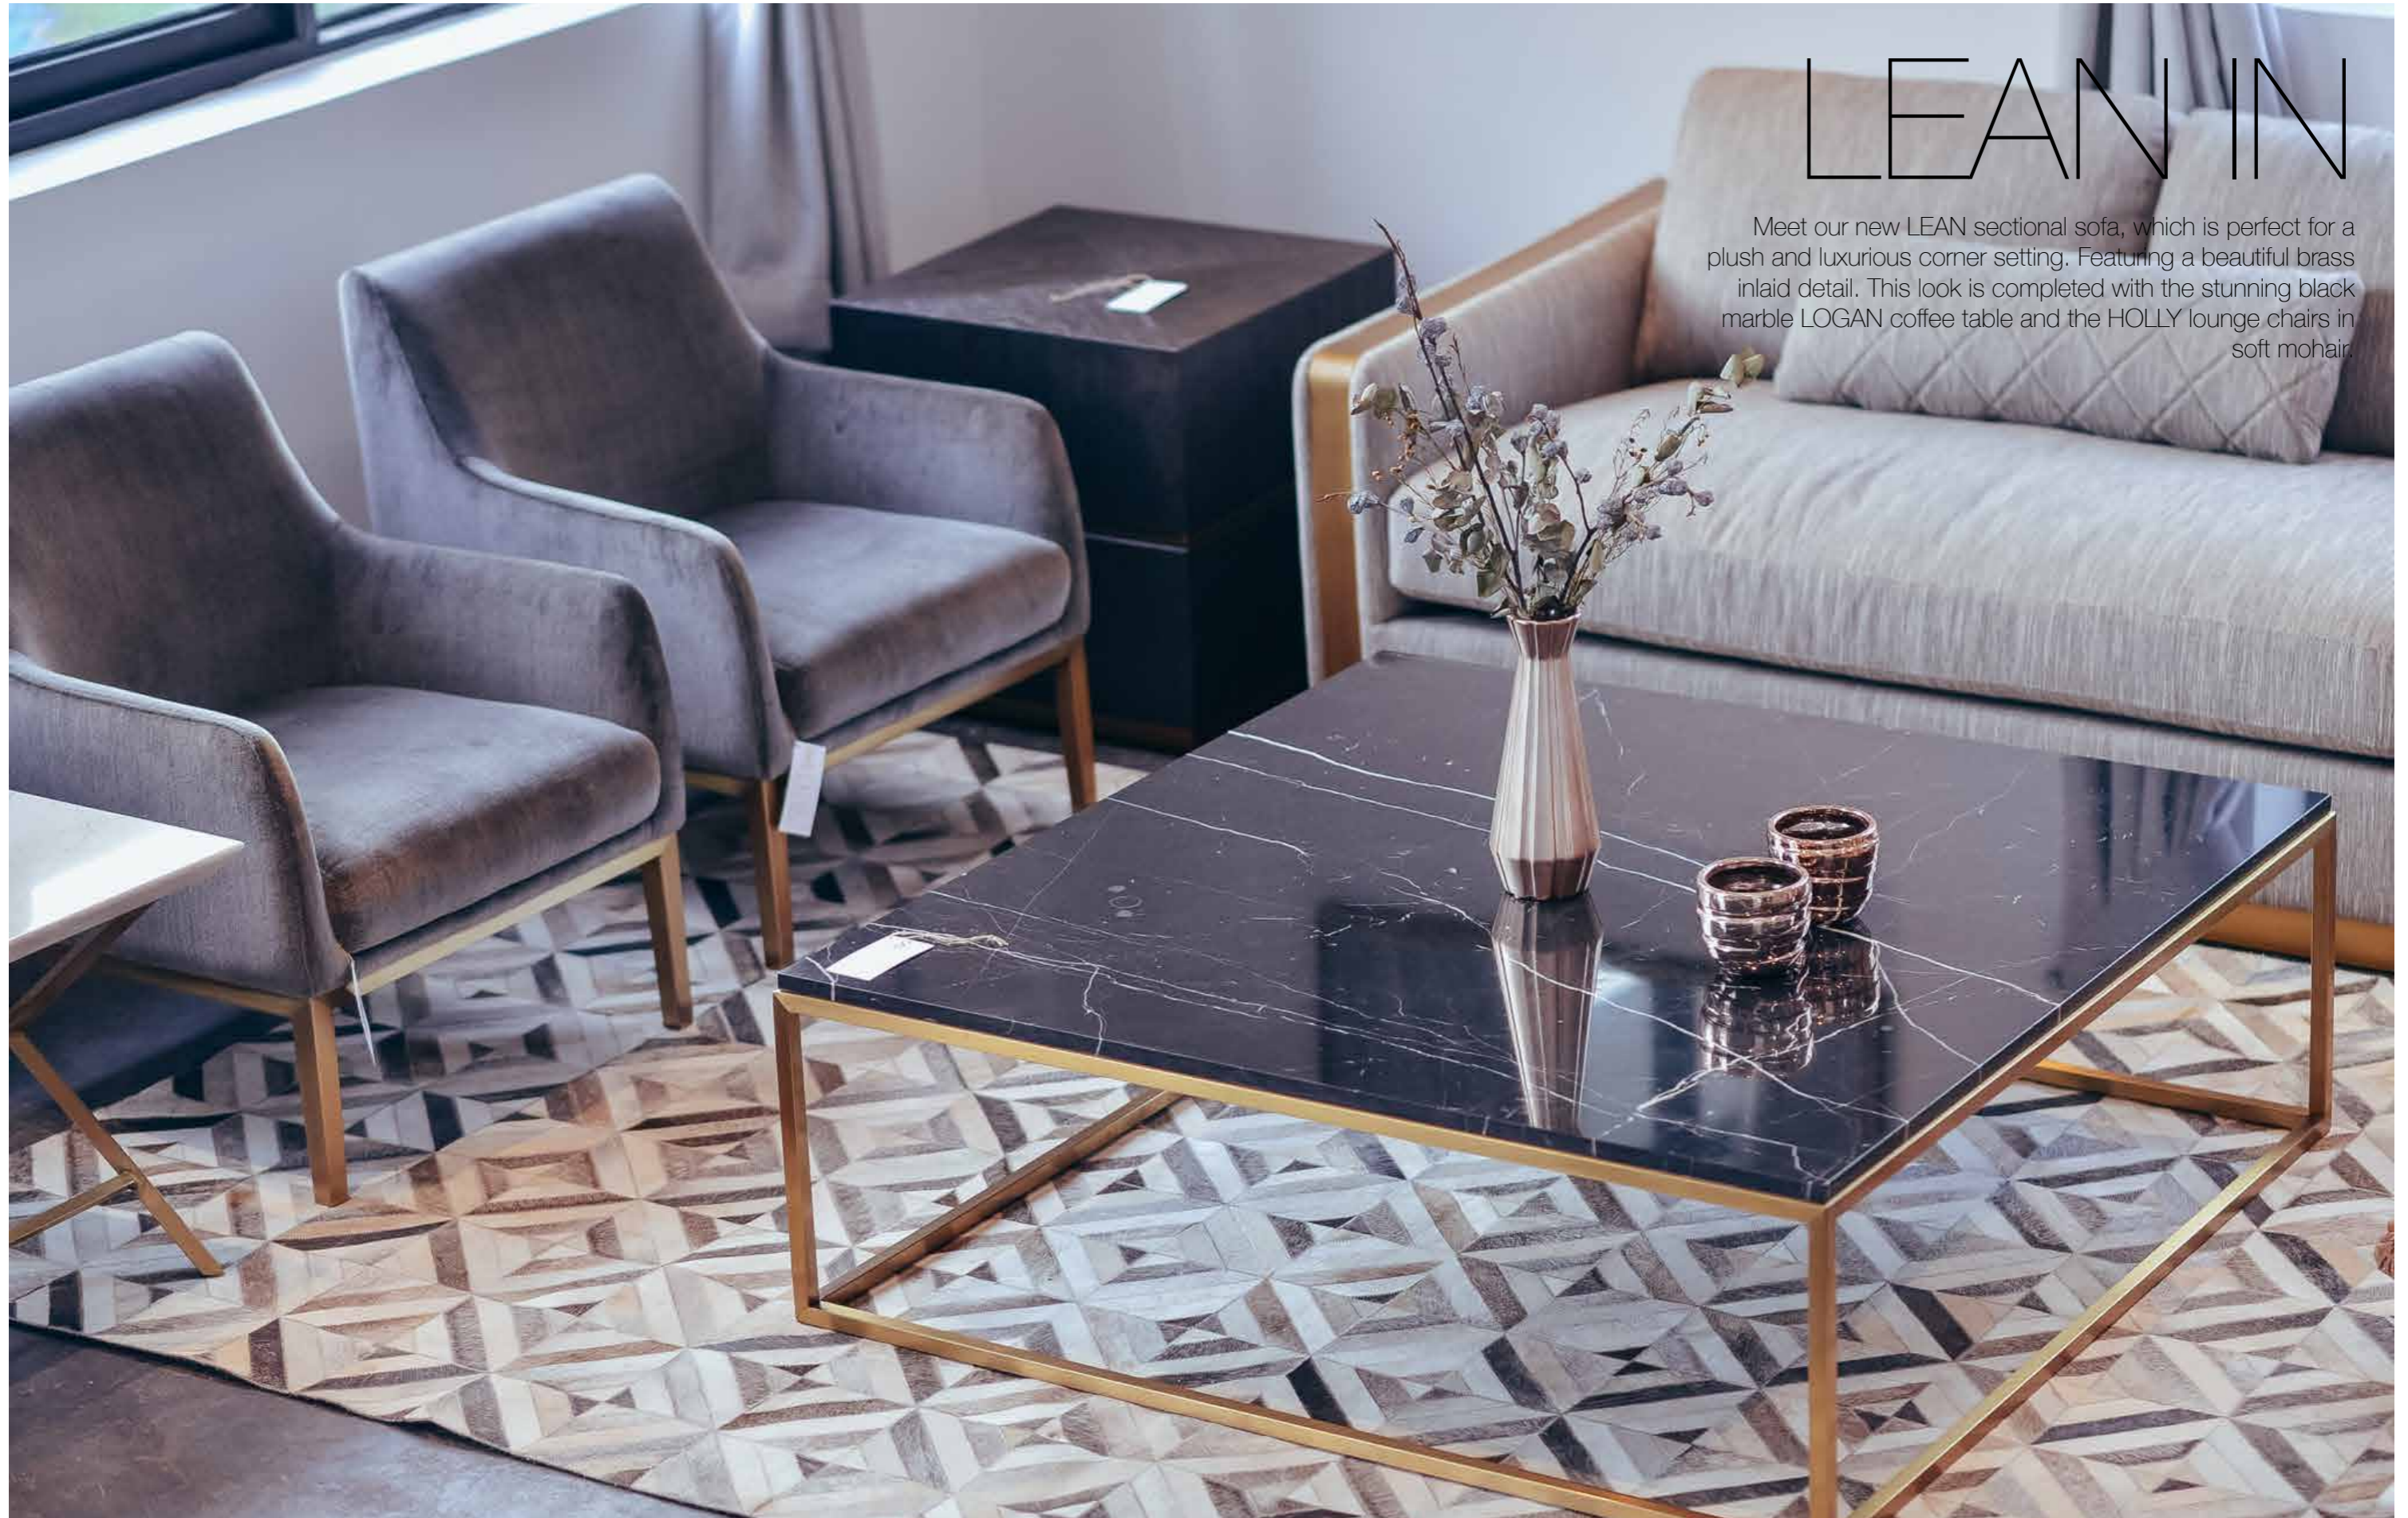

**LEAN SECTIONAL SOFA - LEFT HANDED CORNER**

SIDES L153 x W104 x H81 CM
 CORNER L172 x W102 x H81 CM
 FINISH: PIMLICO PEBBLE - BURNISHED BASS
 CBM: 2.985

LEAN IN

Meet our new LEAN sectional sofa, which is perfect for a plush and luxurious corner setting. Featuring a beautiful brass inlaid detail. This look is completed with the stunning black marble LOGAN coffee table and the HOLLY lounge chairs in soft mohair.