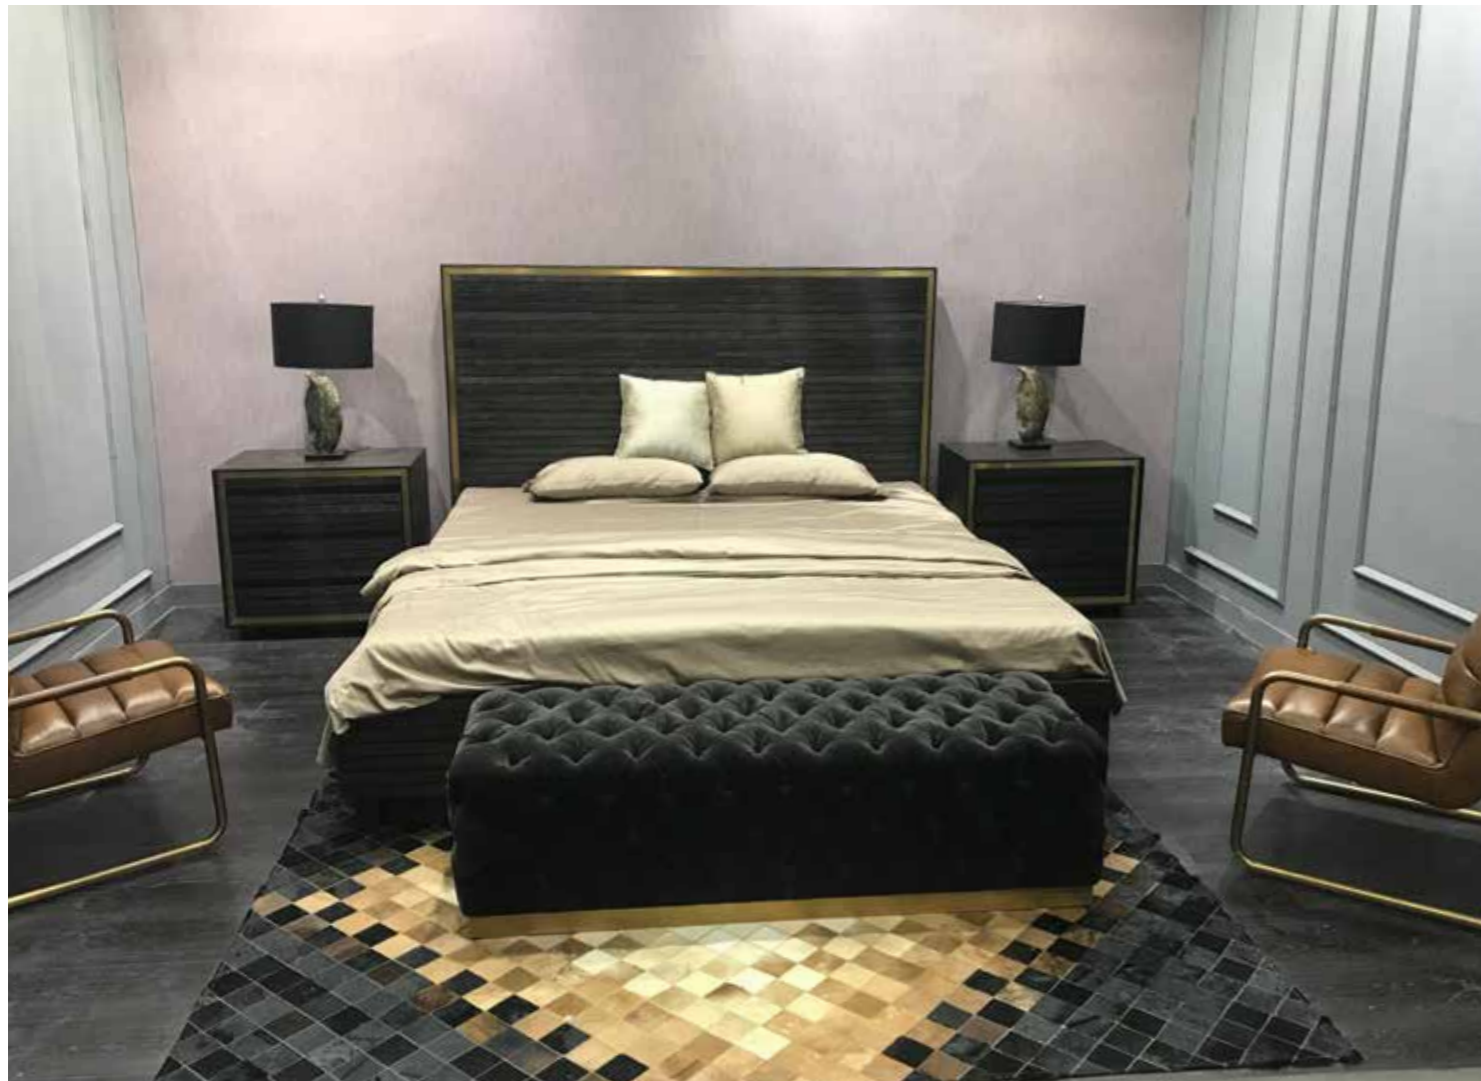

CIFF 2018 GUANGZHOU

This year we had the honor of exhibiting at CIFF Guangzhou, a show that both exceeded our expectations and confirmed our hopes for the future. It was a great pleasure meeting people from across the globe who share our passion for great design and high quality.

Guangzhou was a success that we will be looking forward to repeat again in 2019.