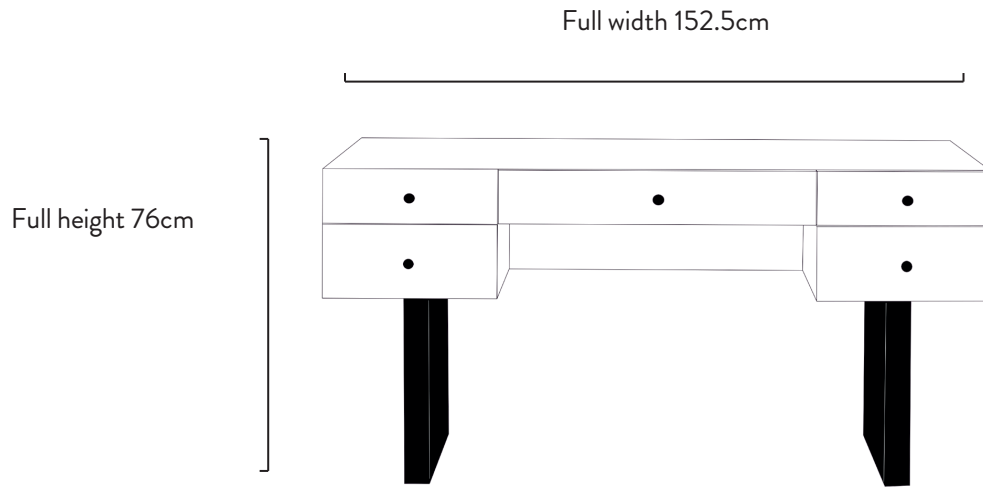

DESIGN BY

REF: 106910

MOQ: 20

5 Drawer Table Desk
Escritorio de mesa de 5 cajones

DIMENSIONS

Overall Dimensions	W152.5 x D60 x H76 cm / W60 x D23.5 x H30"
Top Gross Weight	66 Kg
Top Net Weight	64.4 Kg
Base Gross Weight	18 Kg
Base Net Weight	15.5 Kg
Pack	1pc / 2ct
Top Carton Size	W164 x D73 x H45.5 cm / W64.5 x D29 x H18"
Base Carton Size	W164 x D73 x H45.5 cm / W64.5 x D29 x H18"
20FT Container	
40GP Container	
40HQ Container	93

RUSTIC BRONZE

BASE

Rustic Bronze

BASE

Bronce rústico

DONATA

PIECE ELEMENTS

Full depth 60cm