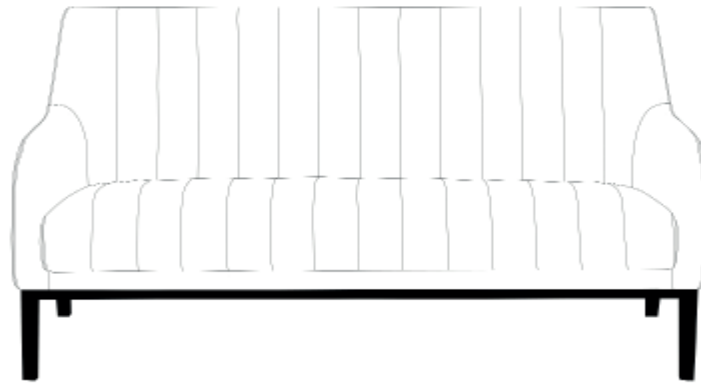

Full height 81.5cm

Seat height 45cm

Full depth 76cm

Seat width 125cm

Seat depth 55cm