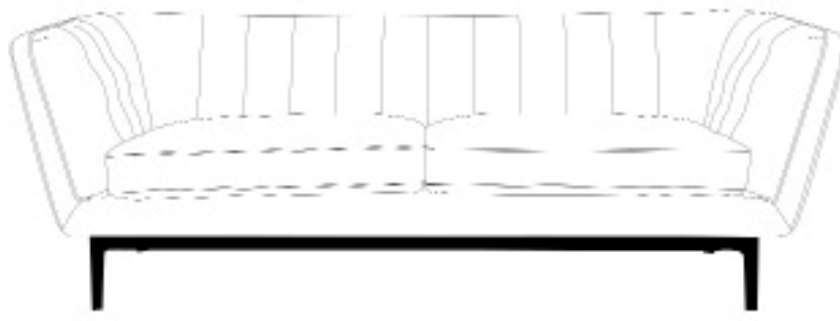

## PIECE ELEMENTS

Full width 223cm

Full height 74cm

Seat height 48cm

Full depth 89cm

Seat width 167cm

Seat depth 59cm