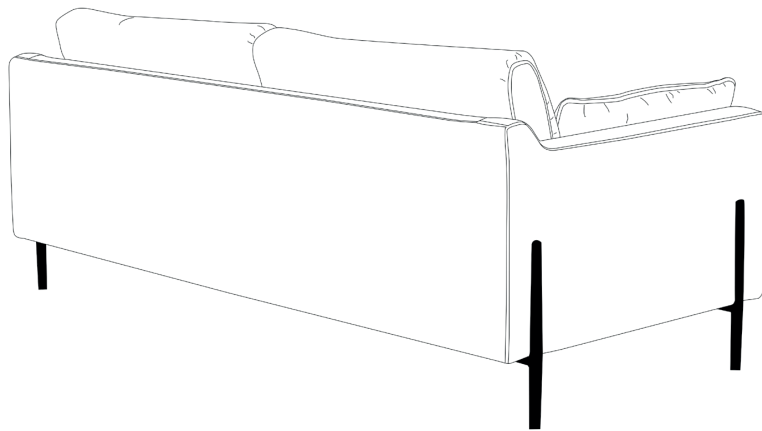

DONATA

ELISE SOFA

DESIGN BY: STUDIO LILLELUND

A BOLD STATEMENT, A SEATING PIECE WITH A REFINED CHARACTER

The simple and modern design of Elise sofa gives it an eloquent minimalistic look. The detailing of a slimmer arm profile and slender leg creates a striking statement, its loose cushions provide comfort to the seat and back with clean lines and a sturdy design

This sofa is a great place to relax and a piece easy to pair with existing high-end interior design.

Suitable for residential and contract environments.

El diseño simple y moderno del sofá Elise le da un aspecto minimalista y elocuente. Los detalles de un reposabrazo más delgado y una pierna esbelta crean una expresión llamativa, sus cojines sueltos brindan comodidad al asiento y al respaldo con líneas limpias y un diseño resistente.

Este sofá es un gran lugar para relajarse y una pieza fácil de combinar con el diseño interior de alta gama existente.

Apto para entornos residenciales y comerciales.

DONATA

REFINED HANDCRAFT TECHNIQUE

The streamlined design of this sofa is bold yet refined. Features beautiful seams and soft cushions upholstered with the highest-quality materials, its steel legs are finished in an attractive rustic bronze detail to complete the look.

Full height 76cm

Full depth 92cm