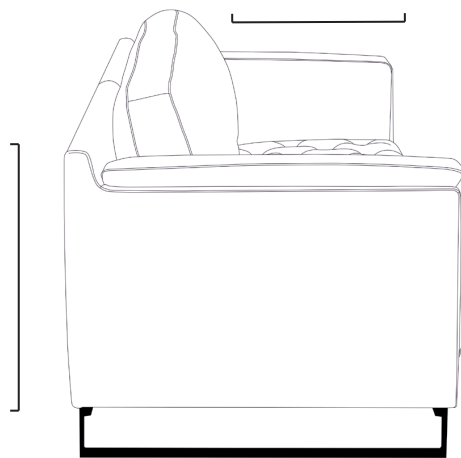

## PIECE ELEMENTS

Full width 224cm

Full height 84cm

Seat depth 55cm

Seat height 43cm

Seat width 178cm

Full depth 95.5cm