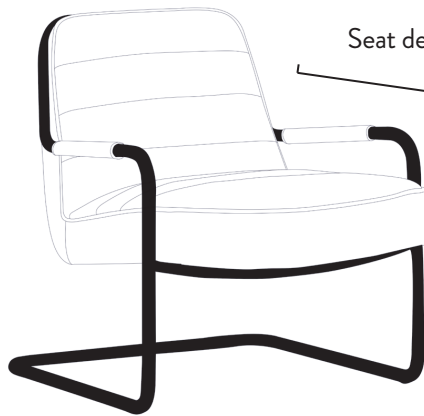

## PIECE ELEMENTS

Full width 67.15cm

Full height 74cm

Seat width 59cm

Seat depth 48cm

Full depth 74cm

Seat height 45cm