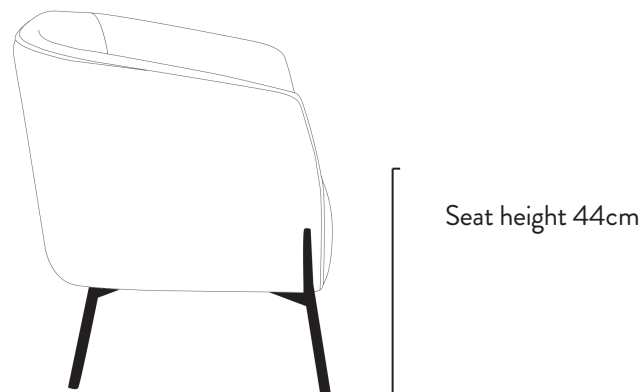

DONATA

PIECE ELEMENTS

Full depth 70cm

Seat width 58cm