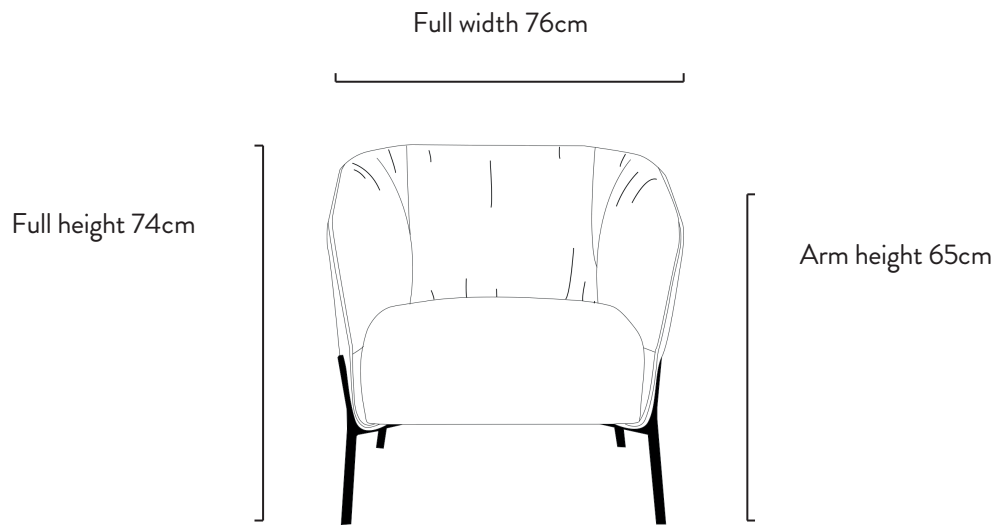

DONATA

KLEIN LOUNGE CHAIR

DESIGN BY: GARBALL DESIGNS

REF: 112056

MOQ: 15

Lounge chair
Sillón / Silla de descanso

DIMENSIONS

Overall Dimensions	W76 x D70 x H74 cm / W30 x D27.5 x H29"
Seat Height	44 cm / 17.5"
Seat Depth	52 cm / 20.5"
Seat Width	58 cm / 23"
Arm Height	65 cm / 25.5"
Gross Weight	22 Kg
Net Weight	14 Kg
Pack	1 pc / 1 ctn
Carton Size	W82 x D75 x H81 cm / W32 x D29.5 x H32"
CBM	0.357
20FT Container	42
40GP Container	88
40HQ Container	132

DONATA

PIECE ELEMENTS

Full depth 70cm

Seat width 58cm