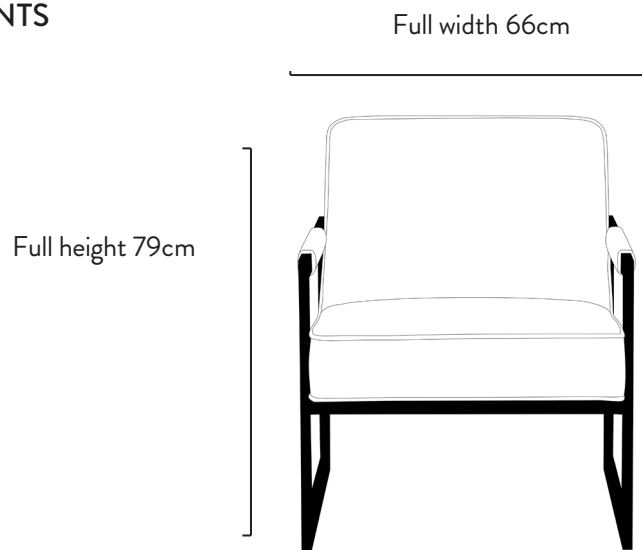

DONATA

ENZO LOUNGE CHAIR

DESIGN BY: STUDIO LILLELUND

REF: 113482

MOQ: 15

Lounge Chair
Silla de descanso

DIMENSIONS

Overall Dimensions	W66 x D77.5 x H79 cm / W26 x D30.5 x H31"
Arm Height	58 cm / 23"
Seat Height	47 cm / 18.5"
Seat Depth	48 cm / 19"
Gross Weight	26 Kg
Net Weight	17 Kg
Pack	1pc / 1ctn
Carton Size	W72 x D83.5 x H87 cm / W28.5 x D33 x H34"
CBM	0.523
20FT Container	38
40GP Container	88
40HQ Container	132

Full depth 77.5cm