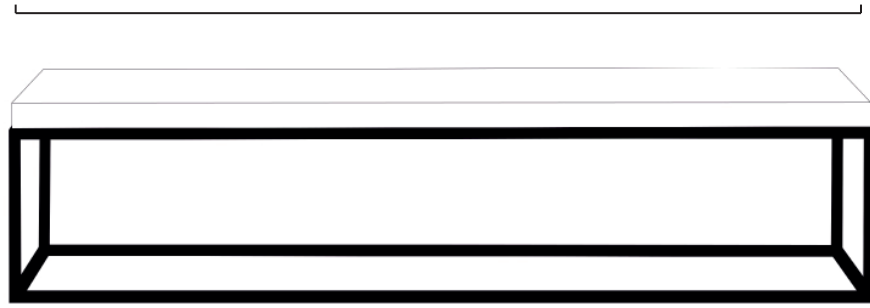

Full width 165cm

Full height 39cm

Full depth 40cm