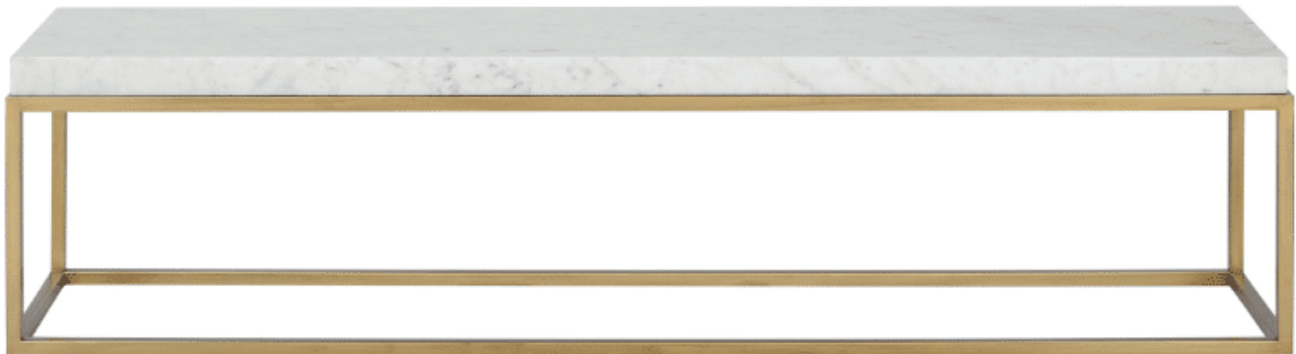

DONATA

MEDINA COFFEE TABLE

DESIGN BY

A BOLD STATEMENT, A PIECE WITH A REFINED CHARACTER

Crafted from authentic Volakas marble, this contemporary coffee table is as chic as it is functional. The elegant steel base in a burnished brass finish and handcrafted natural marble top gives a luxurious feel to your ambience décor.

A unique piece that is suitable for residential or commercial settings.

Hecha a mano con auténtico mármol Volakas, esta mesa de centro contemporánea es tan elegante como funcional.

La elegante base de acero con un acabado de latón bruñido y la parte superior de mármol natural hecha a mano le dan un toque lujoso a la decoración de su ambiente.

Una pieza única apta para entornos residenciales o comerciales.

DONATA

REFINED HANDCRAFT TECHNIQUE

The streamlined design of this coffee table is inspired by modern pieces, sleek, parallel lines that are offset by the smooth finish of the Volakas marble and accented with the Burnished Brass base

The marble's veins alternate in thickness and length and the variation of the pattern provides a striking contrast to Medina's coffee table simplicity.

El diseño coordinado de esta mesa de centro está inspirado en piezas modernas, líneas paralelas elegantes que se compensan con el acabado liso del mármol Volakas y se acentúan con la base de latón bruñido.