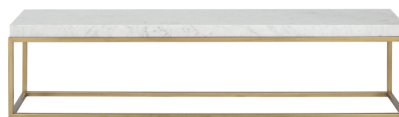

DONATA

MEDINA COFFEE TABLE

DESIGN BY

STRUCTURE

High Quality steel
Marble

ESTRUCTURA

Acero de alta calidad
Marmol

BASE