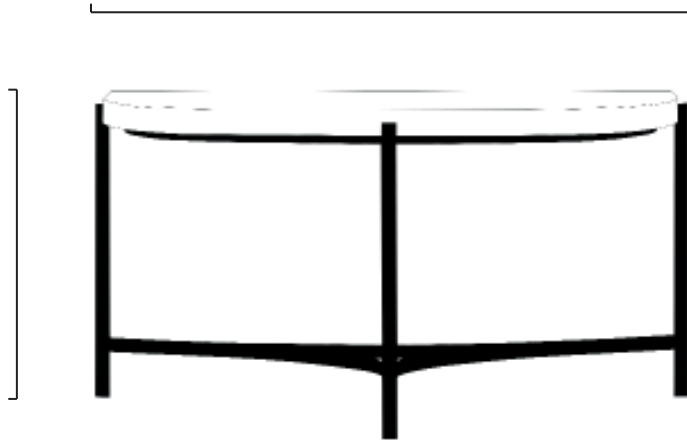

Base in Steel / Rustic Bronze

BASES

Base de acero en acabado de bronce rustico

DARK BRONZE

BASE
Steel

BASE
Acero

DONATA

PIECE ELEMENTS

Full width 128.6cm

Full height 76cm

Full depth 44cm