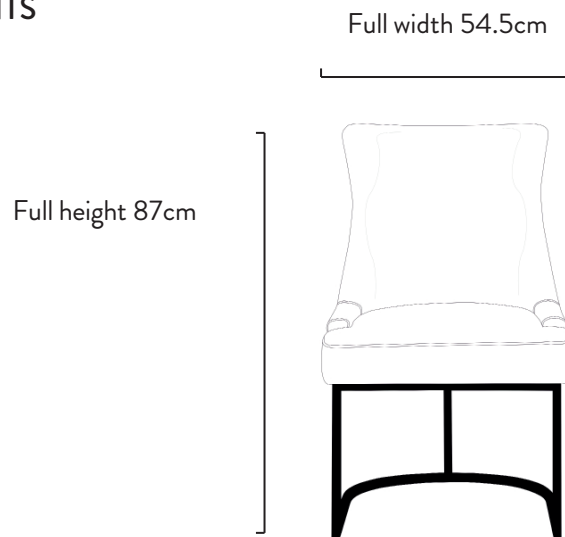

### DIMENSIONS

Overall Dimensions	W54.5 x D64 x H87 cm   W19.5 x D25 x H34.5"
Seat Width	54.5 cm 21.5"
Seat Height	46.5 cm   18.5"
Seat Depth	44 cm   17.5"
Gross Weight	24 Kg
Net Weight	10 Kg
Pack	1 pc / 1 ctn
Carton Size	W92 x D60.5 x H100 cm   W36 x D24x H39.5"
CBM	0.590
20FT Container	92
40GP Container	192
40HQ Container	192

## PIECE ELEMENTS

---

Seat width 54.5cm