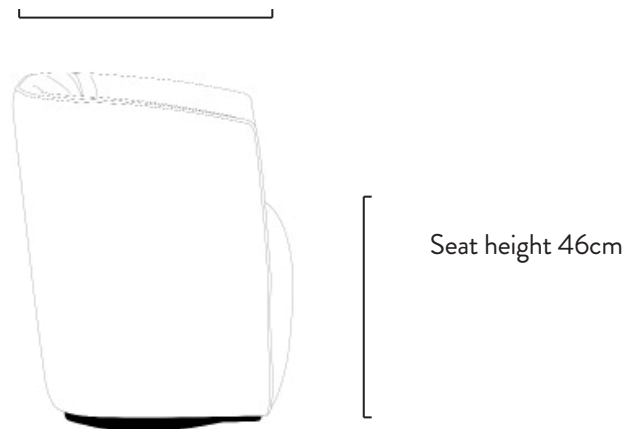

DONATA

PIECE ELEMENTS

Full depth 60cm

Seat width 50cm

Seat depth 45cm