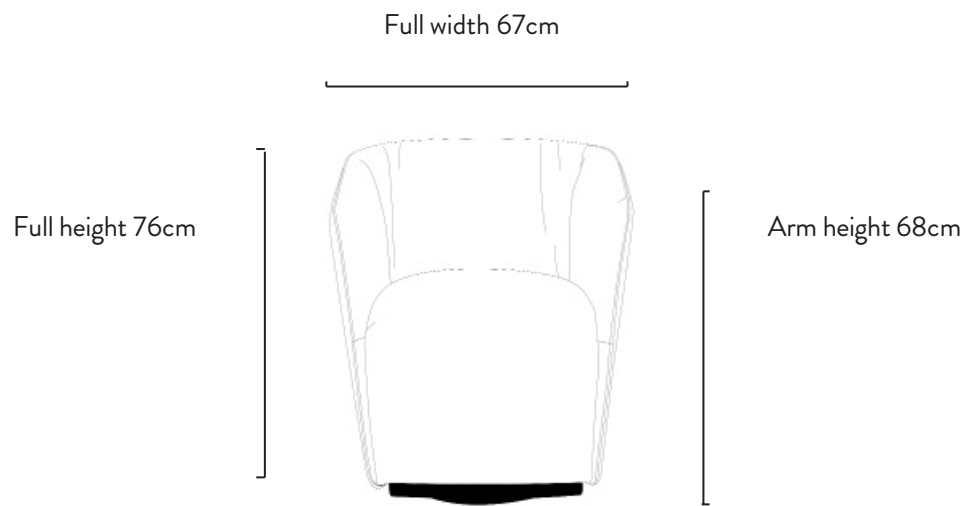

DONATA

PIECE ELEMENTS

Full depth 60cm

Seat width 50cm

Seat depth 45cm