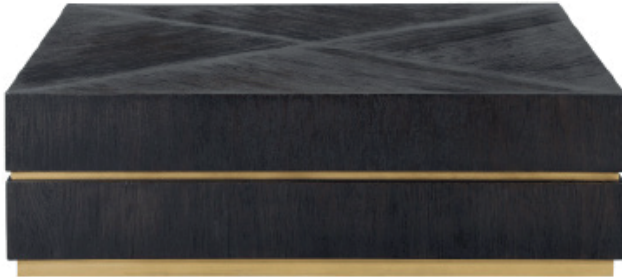

DONATA

CASSETTE COFFEE TABLE

DESIGN BY: STUDIO LILLELUND

REF: 110139

MOQ: 20

Coffee Table
Mesa de café

DIMENSIONS

Overall Dimensions	W120 x D120 x H36 cm | W47 x D47 x H14"
Gross Weight	69 Kg
Net Weight	54 Kg
Pack	1pc / 1ctn
Carton Size	W131 x D131 x H47 cm | W51.5 x D51.5 x H18.5"
CBM	0.82
20FT Container	
40GP Container	
40HQ Container	81

CONSTRUCTION

Material / Cover	MDF in Oak Veneer
Frame Construction	Wood
Base / Legs	Steel
Base Finish	Burnished Brass
Structure Warranty	2 years

DETAILS

SKU Number	110139
Collection	Raw Nature
Origin	Vietnam
Assembly required	No