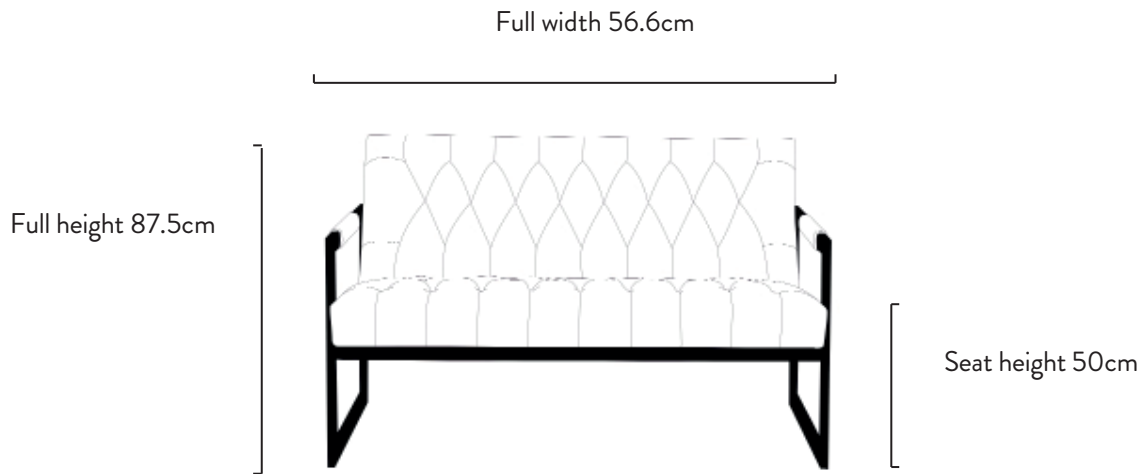

### DIMENSIONS

Overall Dimensions	W126 x D76 x H78.5 cm   W49.5 x D30 x H31"
Seat Width	120 cm   47"
Seat Height	173 cm
Seat Depth	49 cm   19.5"
Gross Weight	40 Kg
Net Weight	28 Kg
Pack	1 pc / 1 ctn
Carton Size	W132 x D82 x H86 cm   W52 x D32 x H34"
CBM	0.870
20FT Container	72
40GP Container	154
40HQ Container	154

## PIECE ELEMENTS

Full depth 60cm

Seat width 44cm

Seat depth 45cm