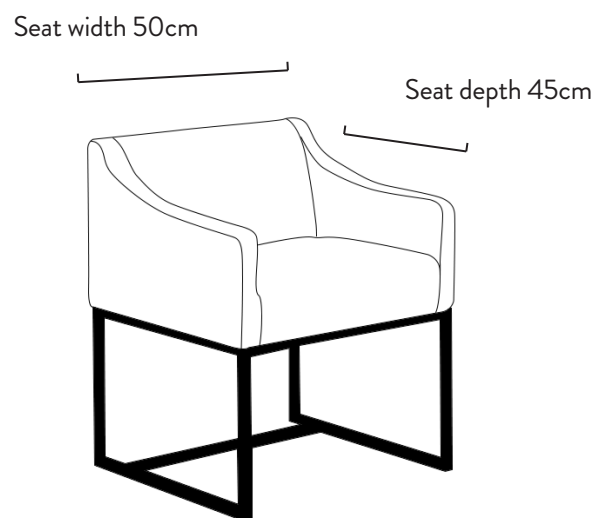

DONATA

PIECE ELEMENTS