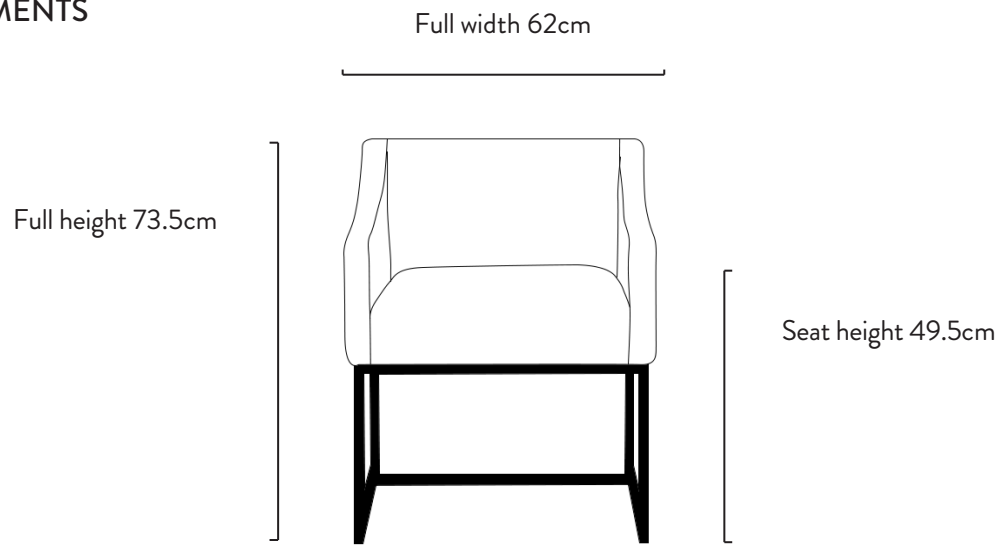

DONATA

PIECE ELEMENTS