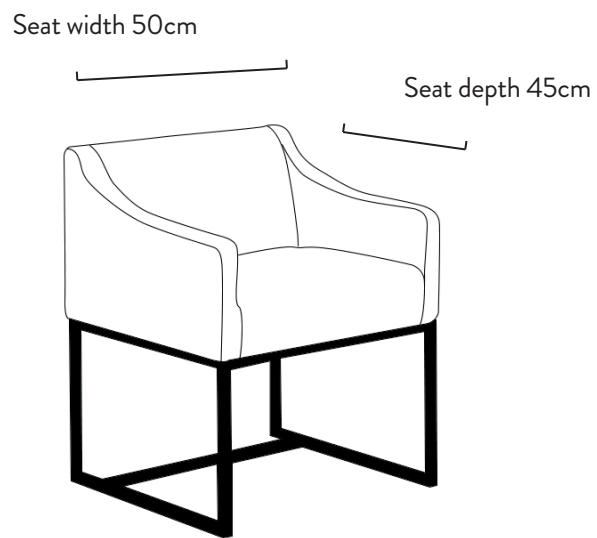

Overall Dimensions	W62 x D59 x H73.5 cm W24.5 x D23 x H29"
Seat Height	49.5 cm 19.5"
Seat Depth	45 cm 17.5"
Seat Width	50 cm 19.5"
Gross Weight	21.6 Kg
Net Weight	16.7 Kg
Carton Size	W68 x D65 x H81.5 cm W27 x D25.5 x H32"
Pack	1 pc / 1 ctn

PIECE ELEMENTS

Full depth 59cm