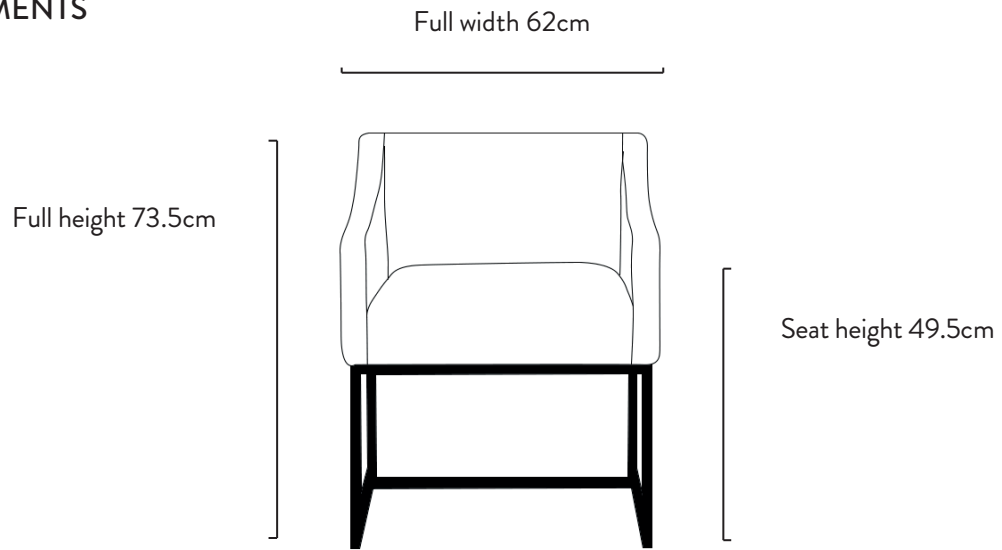

Overall Dimensions	W62 x D59 x H73.5 cm W24.5 x D23 x H29"
Seat Height	49.5 cm 19.5"
Seat Depth	45 cm 17.5"
Seat Width	50 cm 19.5"
Gross Weight	21.6 Kg
Net Weight	16.7 Kg
Carton Size	W68 x D65 x H81.5 cm W27 x D25.5 x H32"
Pack	1 pc / 1 ctn

PIECE ELEMENTS

Full depth 59cm