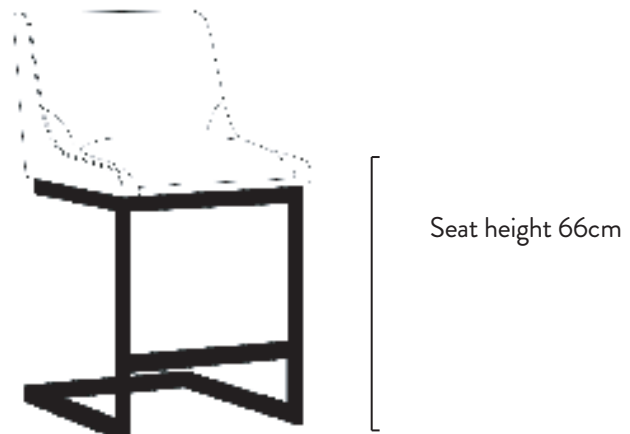

## PIECE ELEMENTS

---

Seat width 42cm

---

Seat depth 41cm