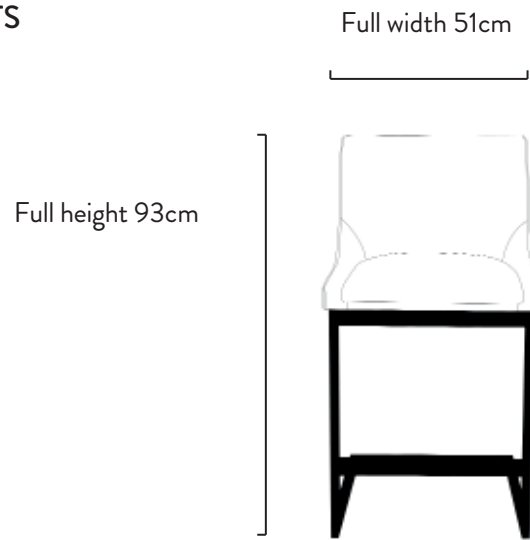

### DIMENSIONS

Overall Dimensions	W51 x D58 x H93 cm   W20 x D23 x H36.5"
Seat Height	66 cm   26"
Seat Depth	41 cm   24.5"
Seat Width	42 cm   29.5"
Gross Weight	17.5 Kg
Net Weight	12.1 Kg
Carton Size	W57.2 x D62.7 x H102 cm   W52 x D32 x H40"
Pack	1pc / 1ctn

## PIECE ELEMENTS

---

Seat width 42cm

---

Seat depth 41cm