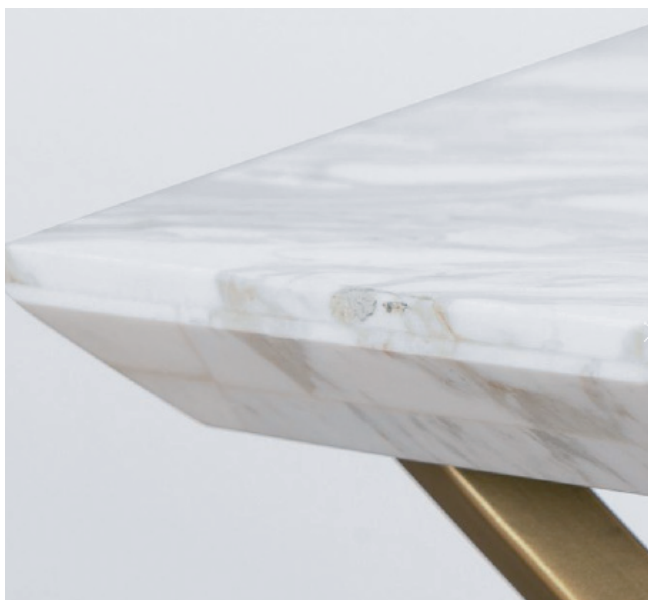

DONATA

REFINED HANDCRAFT TECHNIQUE

The streamlined design of this end table highlights the strong contemporary vibe and a highly relevant approach to modern luxury living.

Available in 2 colours of high-quality Volakas marble.

El diseño coordinado de esta mesa auxiliar destaca la fuerte vibra contemporánea y un marcado enfoque muy de la vida de lujo moderna.

Disponible en 2 colores de mármol Volakas de alta calidad.

FINISHING DETAIL

Burnished Brass

ELEMENTS USED

Steel
Volakas Marble

STRUCTURE

Steel

COLLECTION

ART MODERN

DETALLADO FINAL

Latón bruñado

ELEMENTOS UTILISADOS

Acero
Marmol Volakas

ESTRUCTURA

Acero

COLECCION

ART MODERN