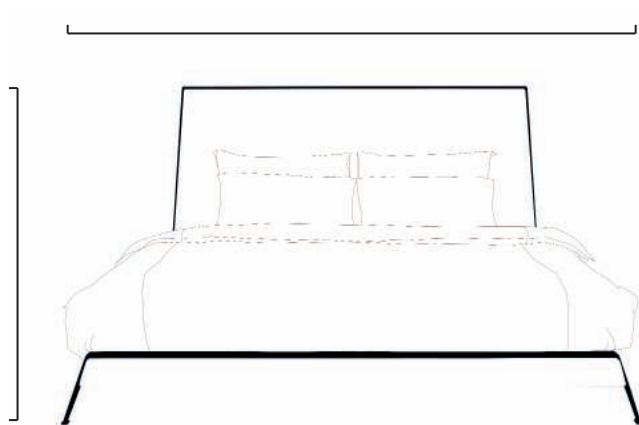

PIECE ELEMENTS

Full width 231cm

Full height 121.5cm

Full depth 256cm