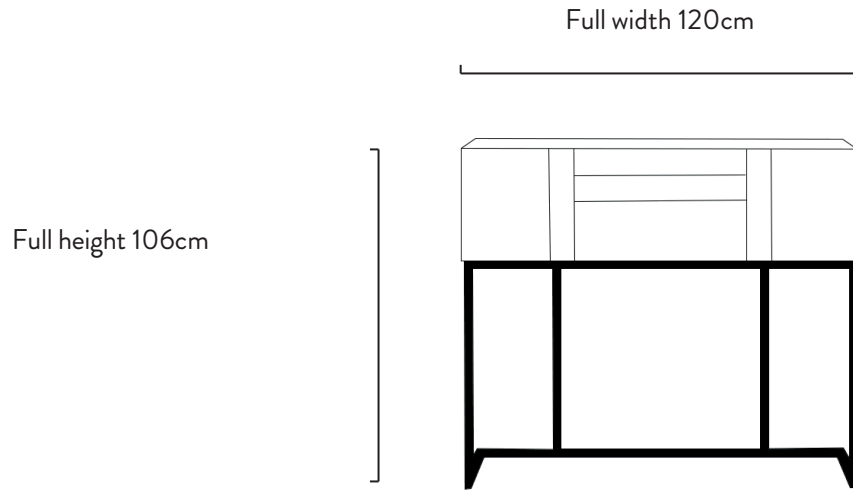

## PIECE ELEMENTS

Full depth 40cm